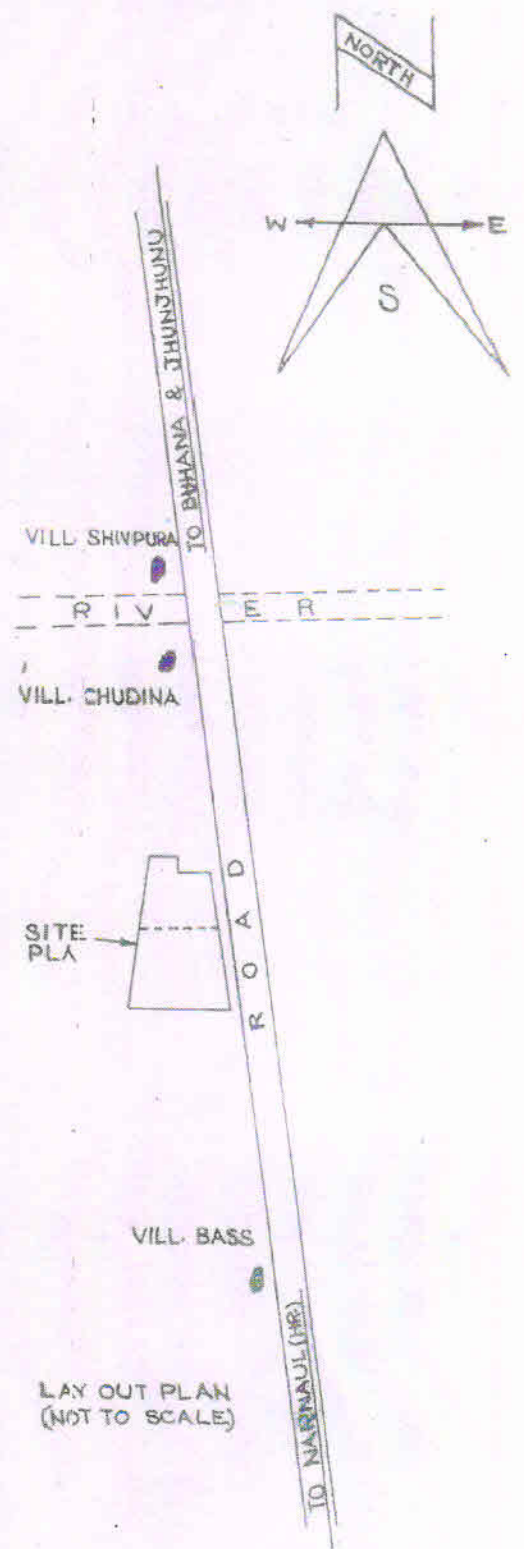

SITE PLAN SHRI GANESH COLLEGE OF EDUCATION, CHURINA, TEHSIL: BUHANA, DISTT. JHUNJHUNU (RAJ.)

SITE
(SCALE:- 1"=100'-0")

LAY OUT PLAN
(NOT TO SCALE)

Yadav & Associates
Ajay Yadav
(Regd. Architect)
(SIGN. Narnaul 123001)